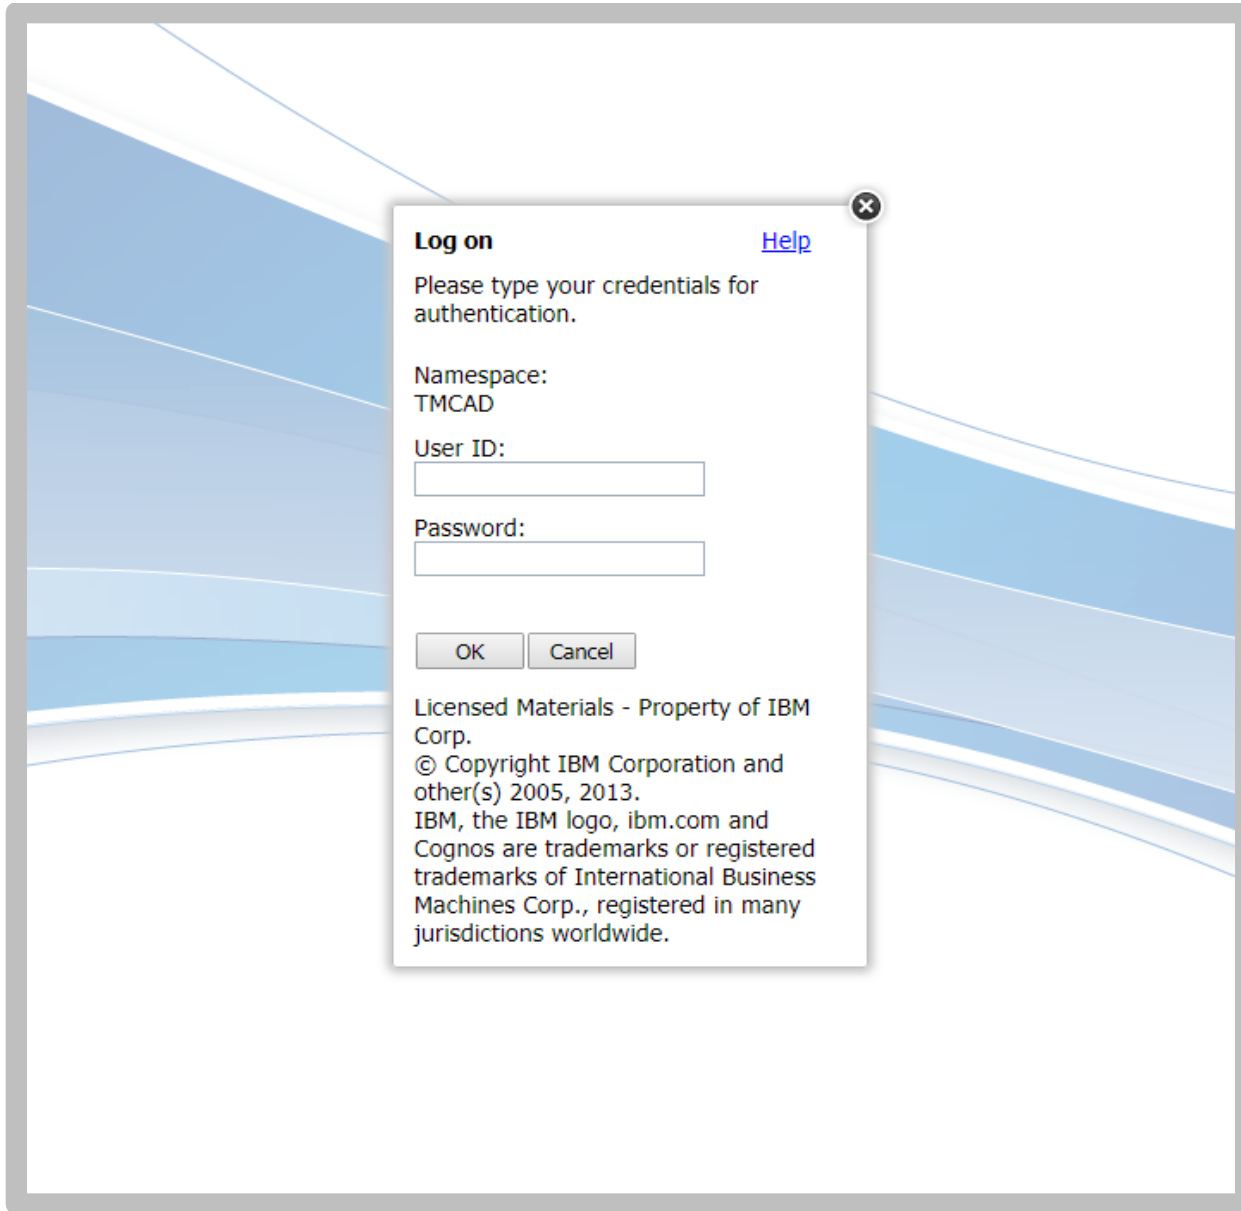

Browse to cognos.thomasmore.edu and login

If you need any assistance please contact the IT Helpdesk in one of the following ways.
Browse to www.helpdesk.thomasmore.edu, call 859-344-3646, email helpdeskticket@thomasmore.edu, or stop by the Computer Center on the lower level of the administration building.